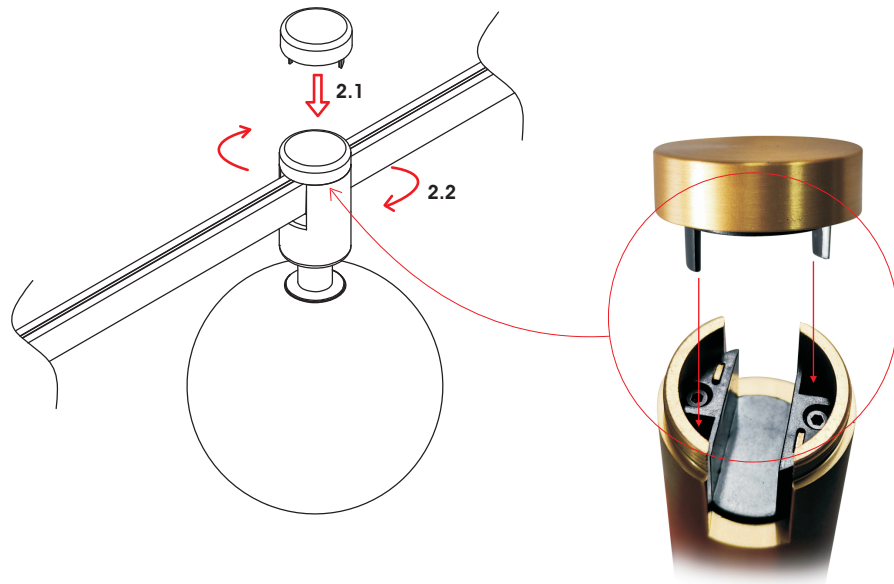

# RAIL SPHERE SPOT 4W

Installation Manual

1

### Attention

Switch off the main power.

2

3