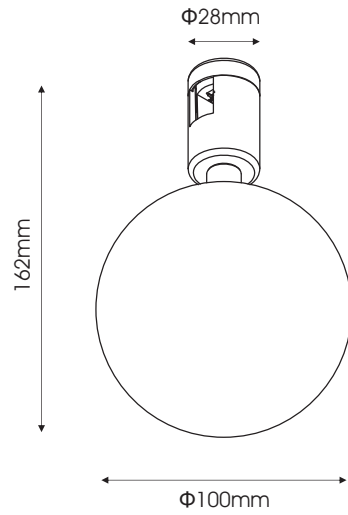

# RAIL SPHERE SPOT 4W

Installation Manual

1