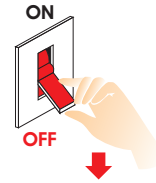

Attention

Switch off the main power.